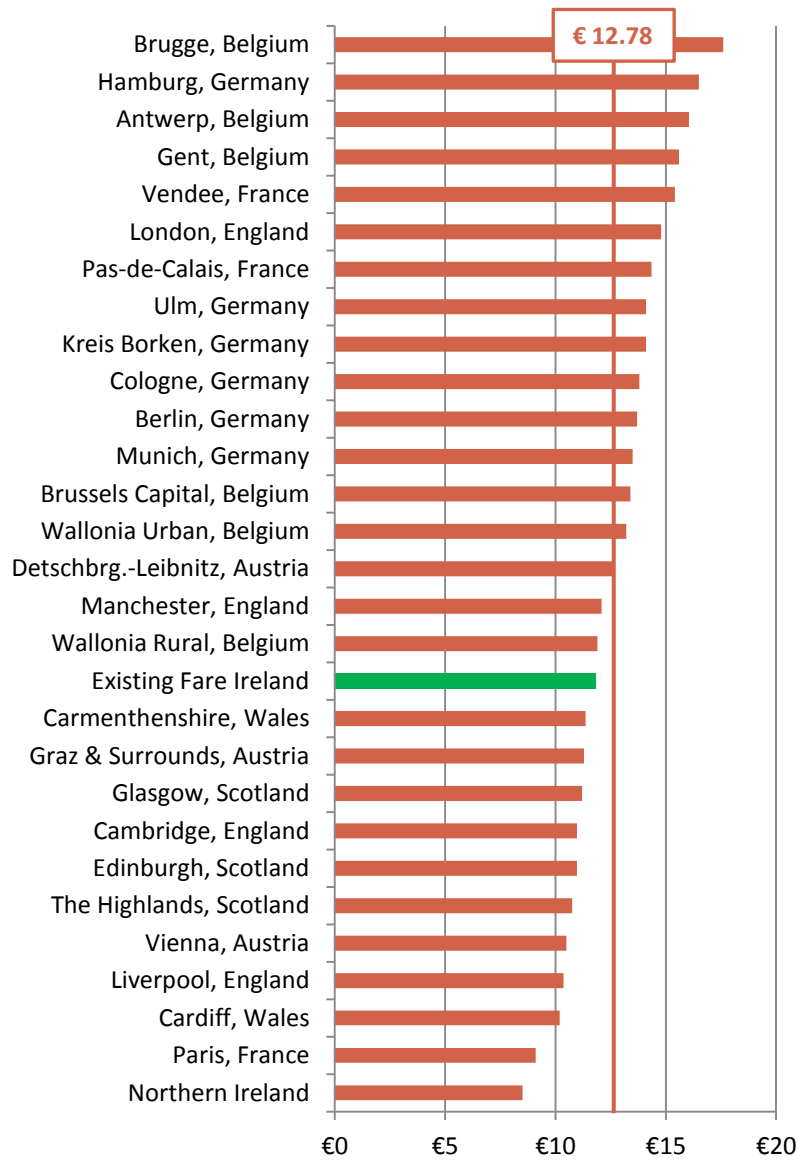

## **International Taxi Fare Comparison (2019)**

**Comparison of Irish taxi fares with 28 taximeter zones in 8 countries.**

**Taxi fare comparison is based on 2 adults in a taxi.**

**Comparison is for journeys during standard time (daytime hours) and during premium times (evening /night /weekend).**

**Premium Time - 2 km Two Passengers**

**Premium Time: Ireland €7.40      Benchmarked Average € 7.56**

SHORT DISTANCE: 2 KM – IRELAND IS AVERAGE

**Standard Time – 5 km Two Passengers**

**Standard Time: Ireland €10.00    Benchmarked Average € 11.17**

**Premium Time - 5 km Two Passengers**

**Premium Time: Ireland €11.80    Benchmarked Average € 12.78**

**MEDIUM DISTANCE: 5 KM – IRELAND IS BELOW AVERAGE BY 10% (S) TO 8% (P)**