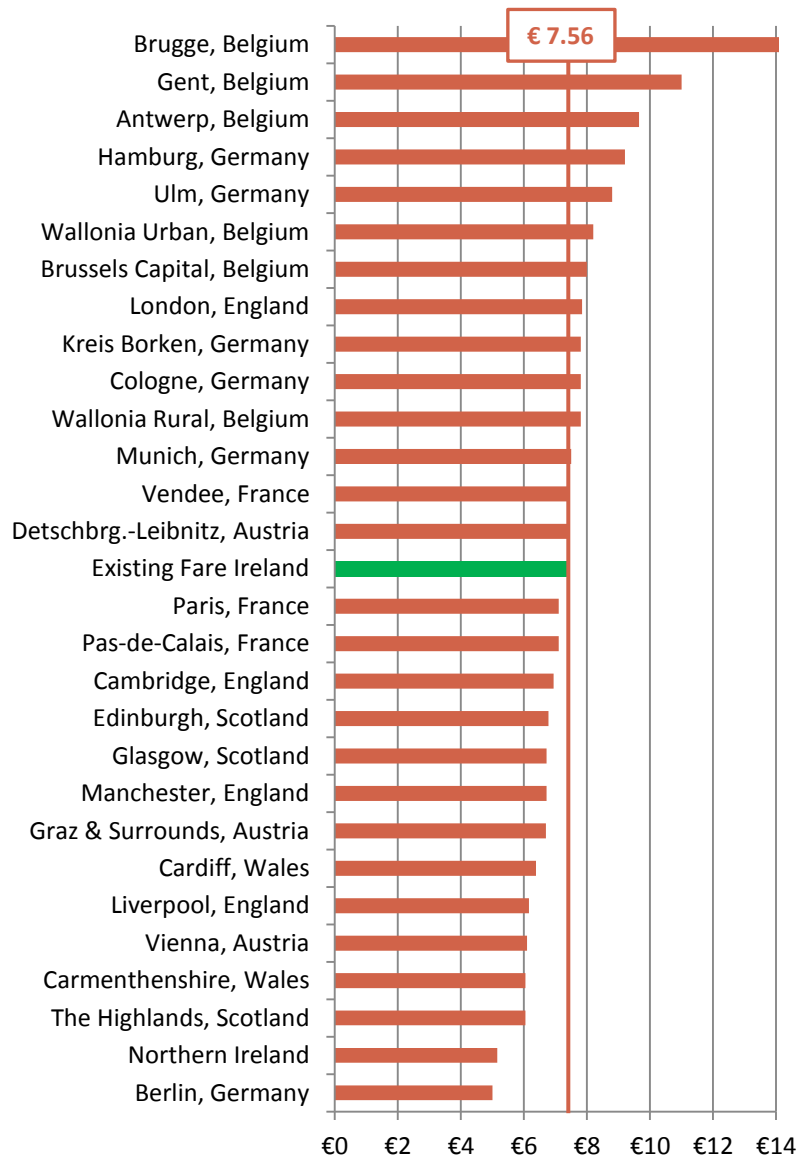

## **International Taxi Fare Comparison (2019)**

**Comparison of Irish taxi fares with 28 taximeter zones in 8 countries.**

**Taxi fare comparison is based on 2 adults in a taxi.**

**Comparison is for journeys during standard time (daytime hours) and during premium times (evening /night /weekend).**

### Premium Time - 1 km Two Passengers

Premium Time: Ireland €6.00      Benchmarked Average € 6.00

SHORT DISTANCE: 1 KM – IRELAND IS AVERAGE

**Standard Time - 2 km Two Passengers**

**Standard Time: Ireland €6.60      Benchmarked Average € 6.56**

**Premium Time - 2 km Two Passengers**

**Premium Time: Ireland €7.40      Benchmarked Average € 7.56**

SHORT DISTANCE: 2 KM – IRELAND IS AVERAGE

**Standard Time – 5 km Two Passengers**

**Standard Time: Ireland €10.00    Benchmarked Average € 11.17**

**Premium Time - 5 km Two Passengers**

**Premium Time: Ireland €11.80    Benchmarked Average € 12.78**

**MEDIUM DISTANCE: 5 KM – IRELAND IS BELOW AVERAGE BY 10% (S) TO 8% (P)**