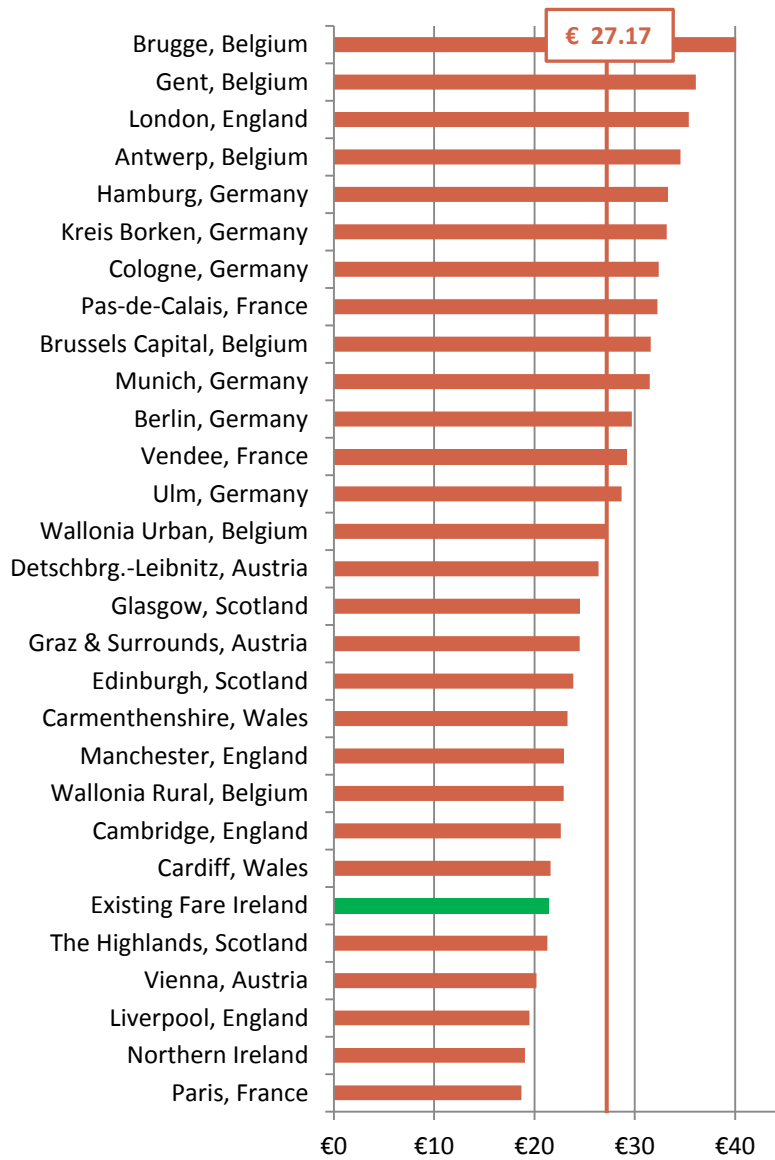

Standard Time – 15 km Two Passengers

Standard Time: Ireland €21.40   Benchmarked Average € 27.17