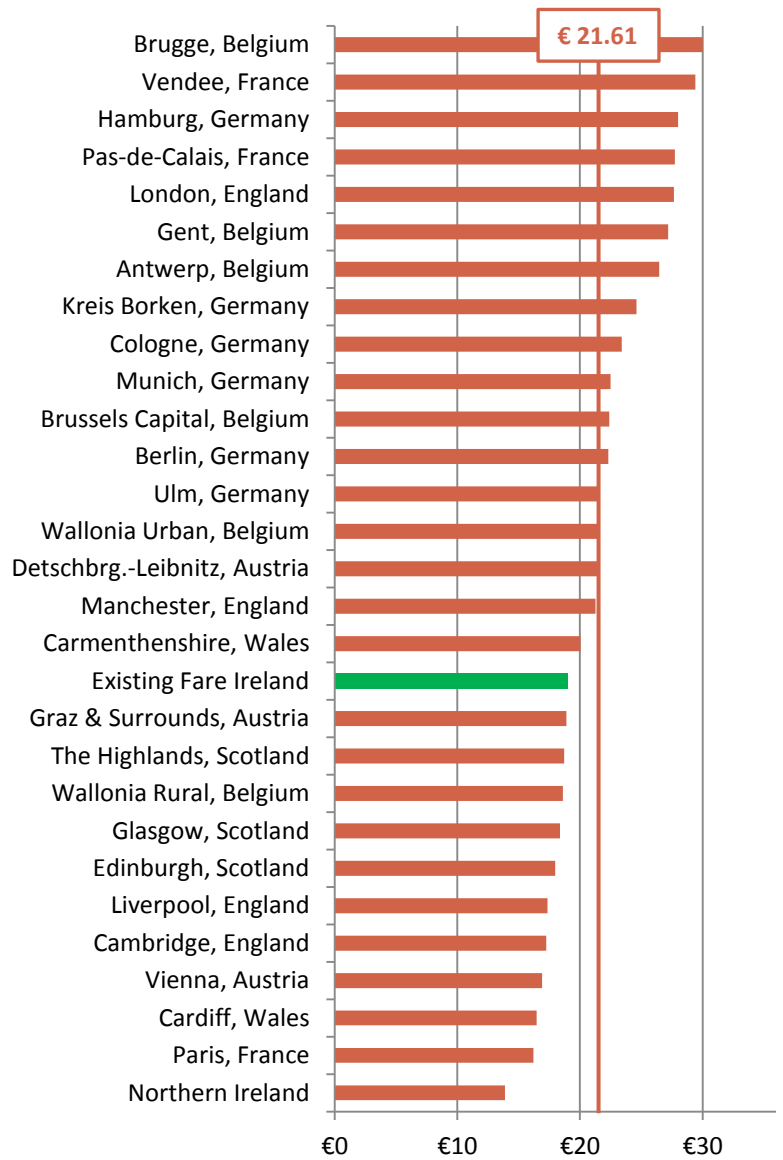

**Premium Time - 2 km Two Passengers**

**Premium Time: Ireland €7.40      Benchmarked Average € 7.56**

SHORT DISTANCE: 2 KM – IRELAND IS AVERAGE

**Standard Time – 5 km Two Passengers**

**Standard Time: Ireland €10.00    Benchmarked Average € 11.17**

**Premium Time - 5 km Two Passengers**

**Premium Time: Ireland €11.80    Benchmarked Average € 12.78**

**MEDIUM DISTANCE: 5 KM – IRELAND IS BELOW AVERAGE BY 10% (S) TO 8% (P)**

### Standard Time – 10 km Two Passengers

Standard Time: Ireland €15.80    Benchmarked Average € 19.92

### Premium Time - 10 km Two Passengers

Premium Time: Ireland €19.00    Benchmarked Average € 21.61

MEDIUM DISTANCE: 10 KM – IRELAND IS BELOW AVERAGE  
 BY 18% (S) TO 12% (P)