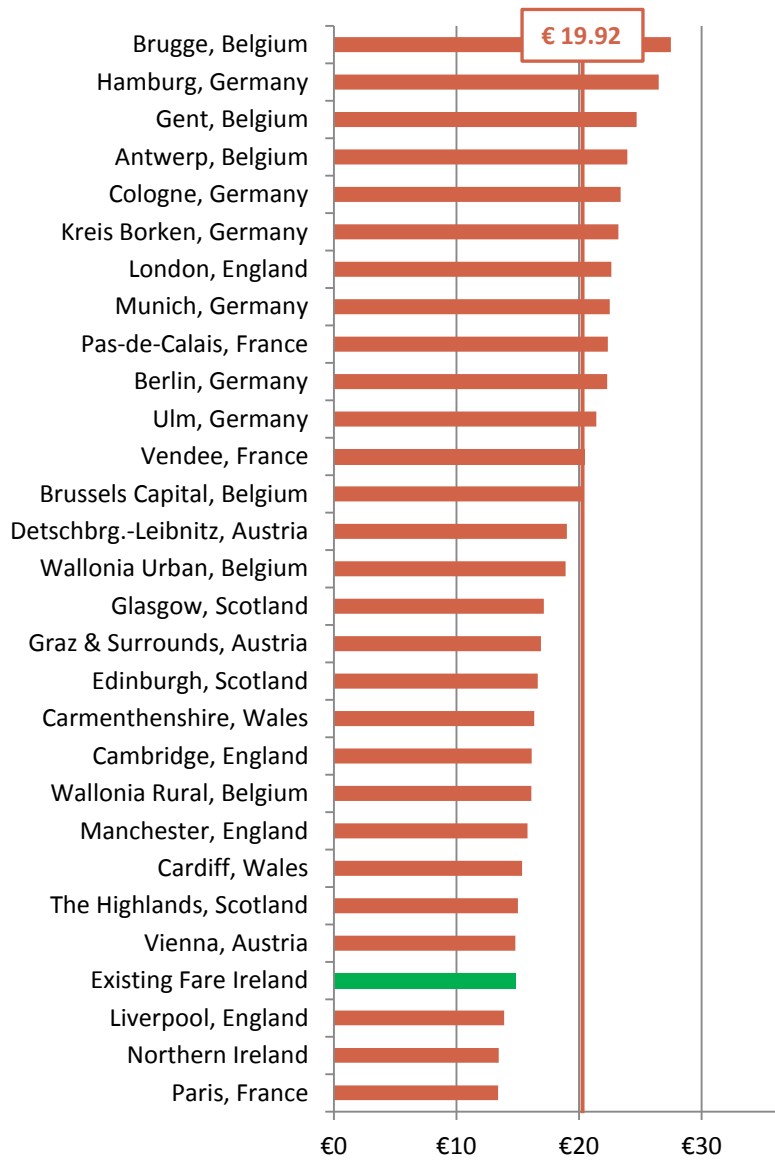

Standard Time – 10 km Two Passengers

Standard Time: Ireland €15.80   Benchmarked Average € 19.92