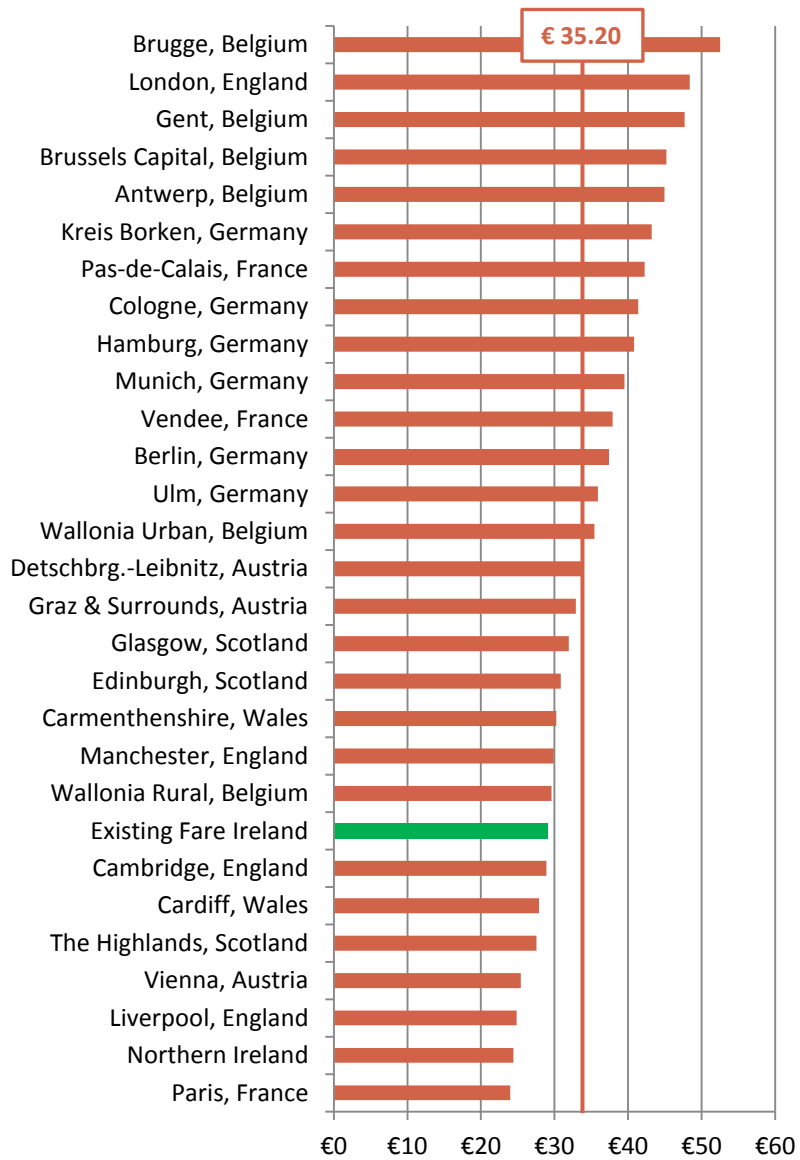

Standard Time – 20 km Two Passengers

Standard Time: Ireland €29.00   Benchmarked Average € 35.30