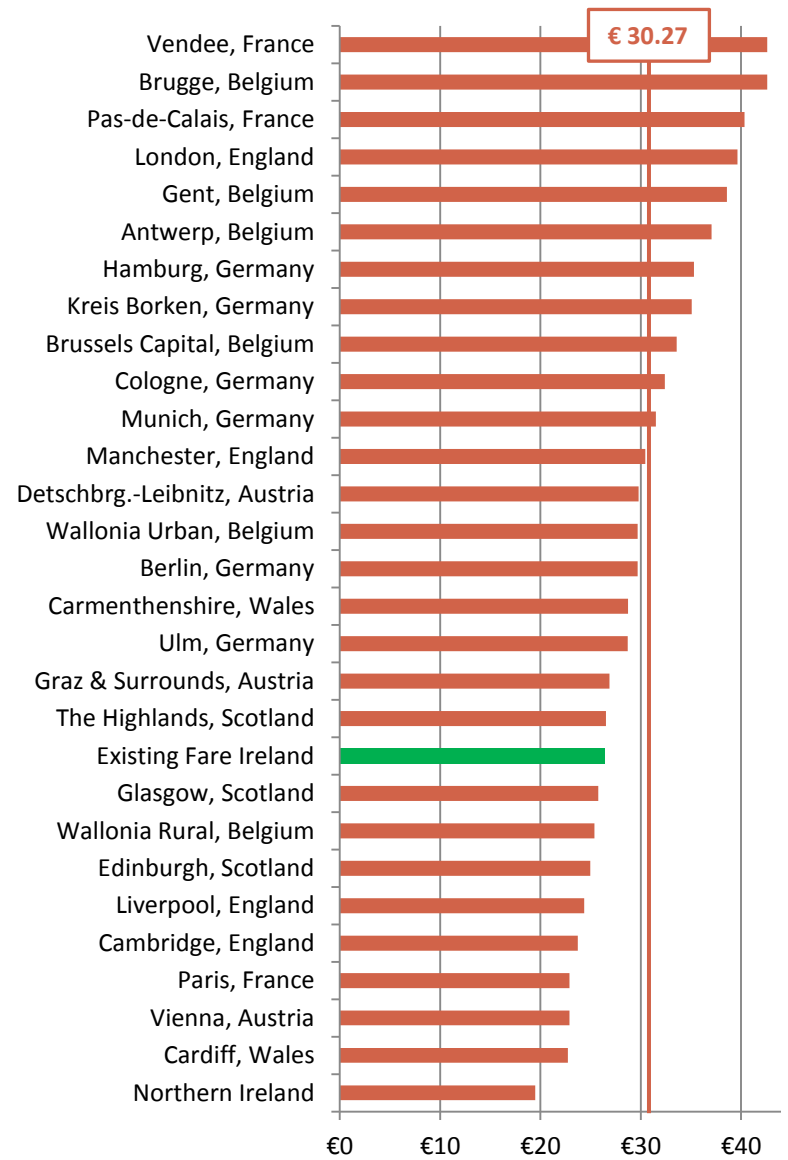

## **International Taxi Fare Comparison (2019)**

**Comparison of Irish taxi fares with 28 taximeter zones in 8 countries.**

**Taxi fare comparison is based on 2 adults in a taxi.**

**Comparison is for journeys during standard time (daytime hours) and during premium times (evening /night /weekend).**

### Premium Time - 10 km Two Passengers

Premium Time: Ireland €19.00    Benchmarked Average € 21.61

MEDIUM DISTANCE: 10 KM – IRELAND IS BELOW AVERAGE  
 BY 18% (S) TO 12% (P)

### Standard Time – 15 km Two Passengers

Standard Time: Ireland €21.40    Benchmarked Average € 27.17

### Premium Time - 15 km Two Passengers

Premium Time: Ireland €26.40    Benchmarked Average € 30.27

LONGER DISTANCE: 15 KM – IRELAND IS BELOW AVERAGE  
 BY 21% (S) TO 13% (P)