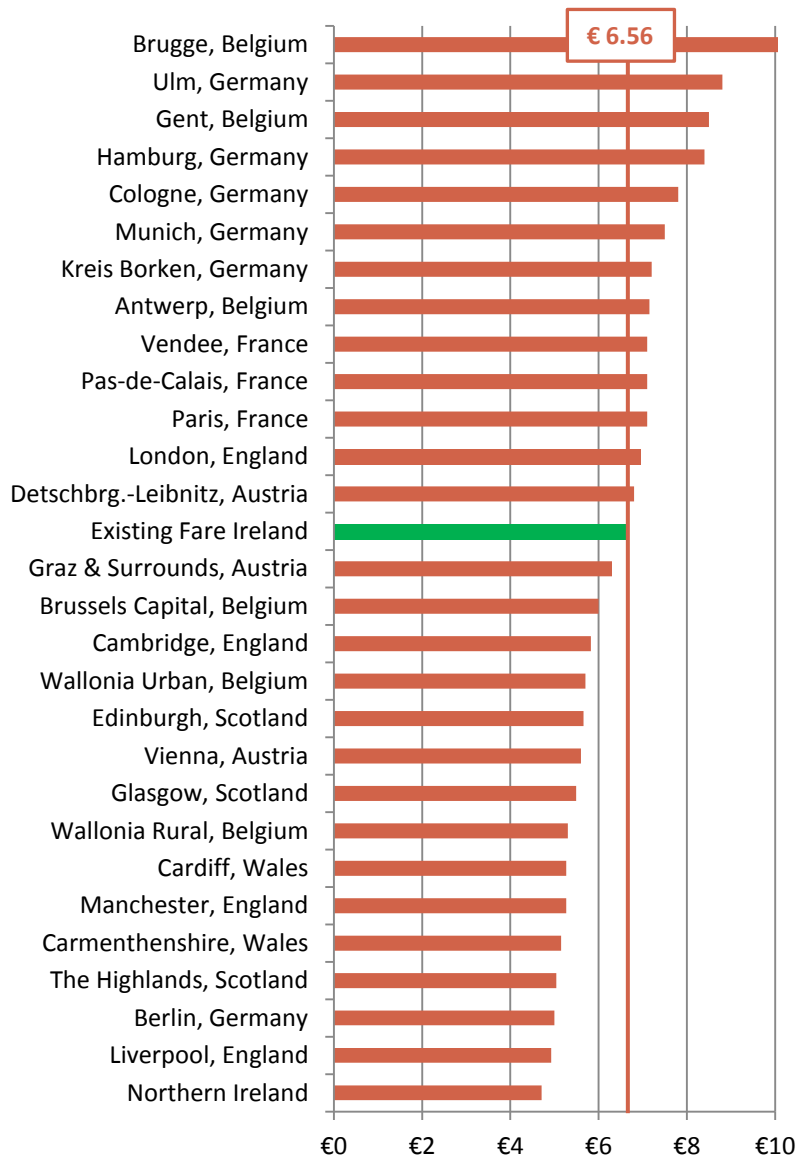

## **International Taxi Fare Comparison (2019)**

**Comparison of Irish taxi fares with 28 taximeter zones in 8 countries.**

**Taxi fare comparison is based on 2 adults in a taxi.**

**Comparison is for journeys during standard time (daytime hours) and during premium times (evening /night /weekend).**

**Journey comparisons are across the following distances: 1km; 2km; 5km; 10km; 15km and 20km.**

### Standard Time - 1 km Two Passengers

Standard Time: Ireland €5.40      Benchmarked Average € 5.19

### Premium Time - 1 km Two Passengers

Premium Time: Ireland €6.00      Benchmarked Average € 6.00

SHORT DISTANCE: 1 KM – IRELAND IS AVERAGE

**Standard Time - 2 km Two Passengers**

**Standard Time: Ireland €6.60      Benchmarked Average € 6.56**