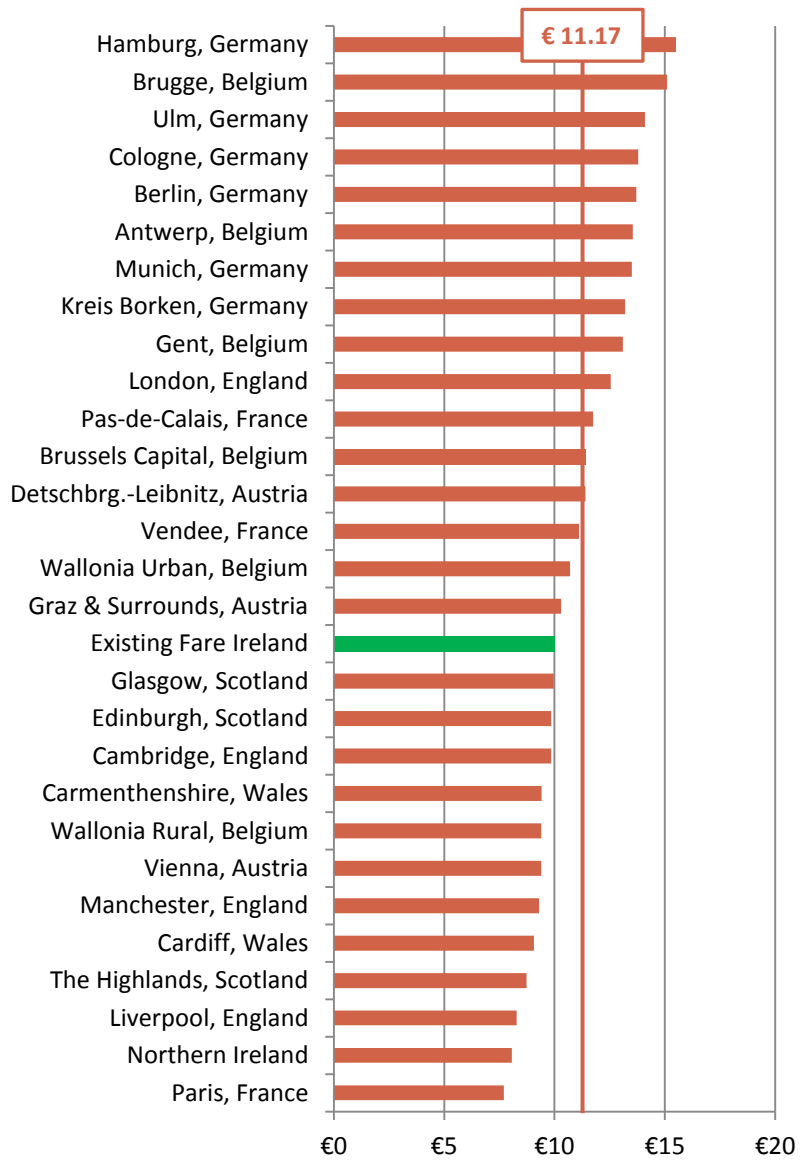

## **International Taxi Fare Comparison (2019)**

**Comparison of Irish taxi fares with 28 taximeter zones in 8 countries.**

**Taxi fare comparison is based on 2 adults in a taxi.**

**Comparison is for journeys during standard time (daytime hours) and during premium times (evening /night /weekend).**

### Premium Time - 1 km Two Passengers

Premium Time: Ireland €6.00      Benchmarked Average € 6.00

SHORT DISTANCE: 1 KM – IRELAND IS AVERAGE

**Standard Time - 2 km Two Passengers**

**Standard Time: Ireland €6.60      Benchmarked Average € 6.56**

**Premium Time - 2 km Two Passengers**

**Premium Time: Ireland €7.40      Benchmarked Average € 7.56**

SHORT DISTANCE: 2 KM – IRELAND IS AVERAGE

**Standard Time – 5 km Two Passengers**

**Standard Time: Ireland €10.00    Benchmarked Average € 11.17**

**Premium Time - 5 km Two Passengers**

**Premium Time: Ireland €11.80    Benchmarked Average € 12.78**

**MEDIUM DISTANCE: 5 KM – IRELAND IS BELOW AVERAGE BY 10% (S) TO 8% (P)**