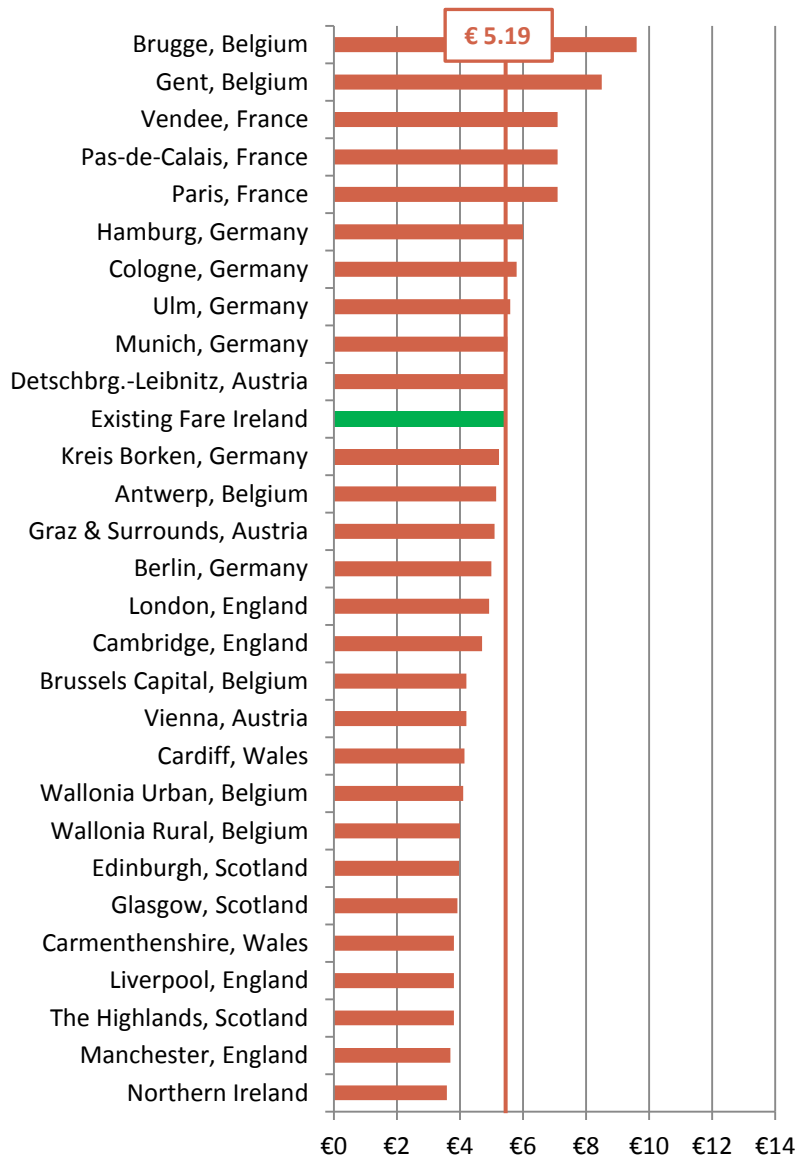

Standard Time - 1 km Two Passengers

Standard Time: Ireland €5.40   Benchmarked Average € 5.19