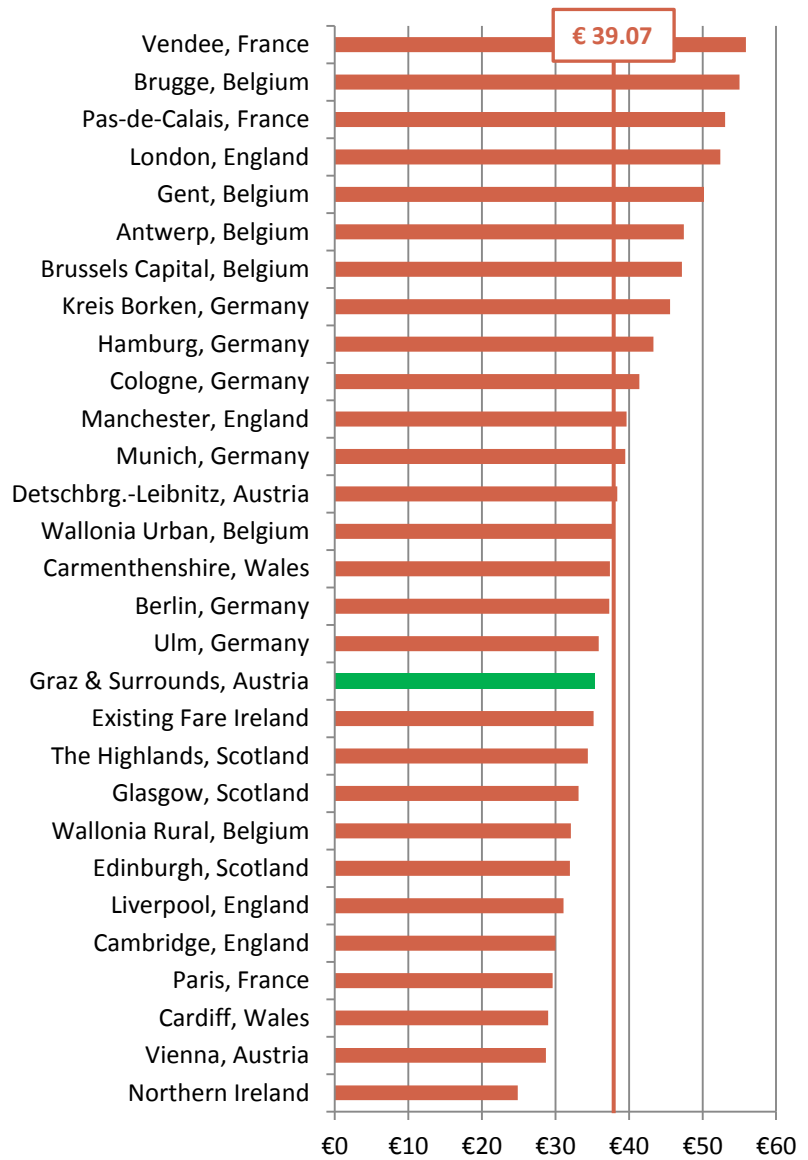

## **International Taxi Fare Comparison (2019)**

**Comparison of Irish taxi fares with 28 taximeter zones in 8 countries.**

**Taxi fare comparison is based on 2 adults in a taxi.**

**Comparison is for journeys during standard time (daytime hours) and during premium times (evening /night /weekend).**

### Premium Time - 15 km Two Passengers

Premium Time: Ireland €26.40    Benchmarked Average € 30.27

LONGER DISTANCE: 15 KM – IRELAND IS BELOW AVERAGE  
 BY 21% (S) TO 13% (P)

### Standard Time – 20 km Two Passengers

Standard Time: Ireland €29.00    Benchmarked Average € 35.30

### Premium Time - 20 km Two Passengers

Premium Time: Ireland €35.20    Benchmarked Average € 39.07

LONGER DISTANCE: 20 KM – IRELAND IS BELOW AVERAGE  
 BY 18% (S) TO 10% (P)