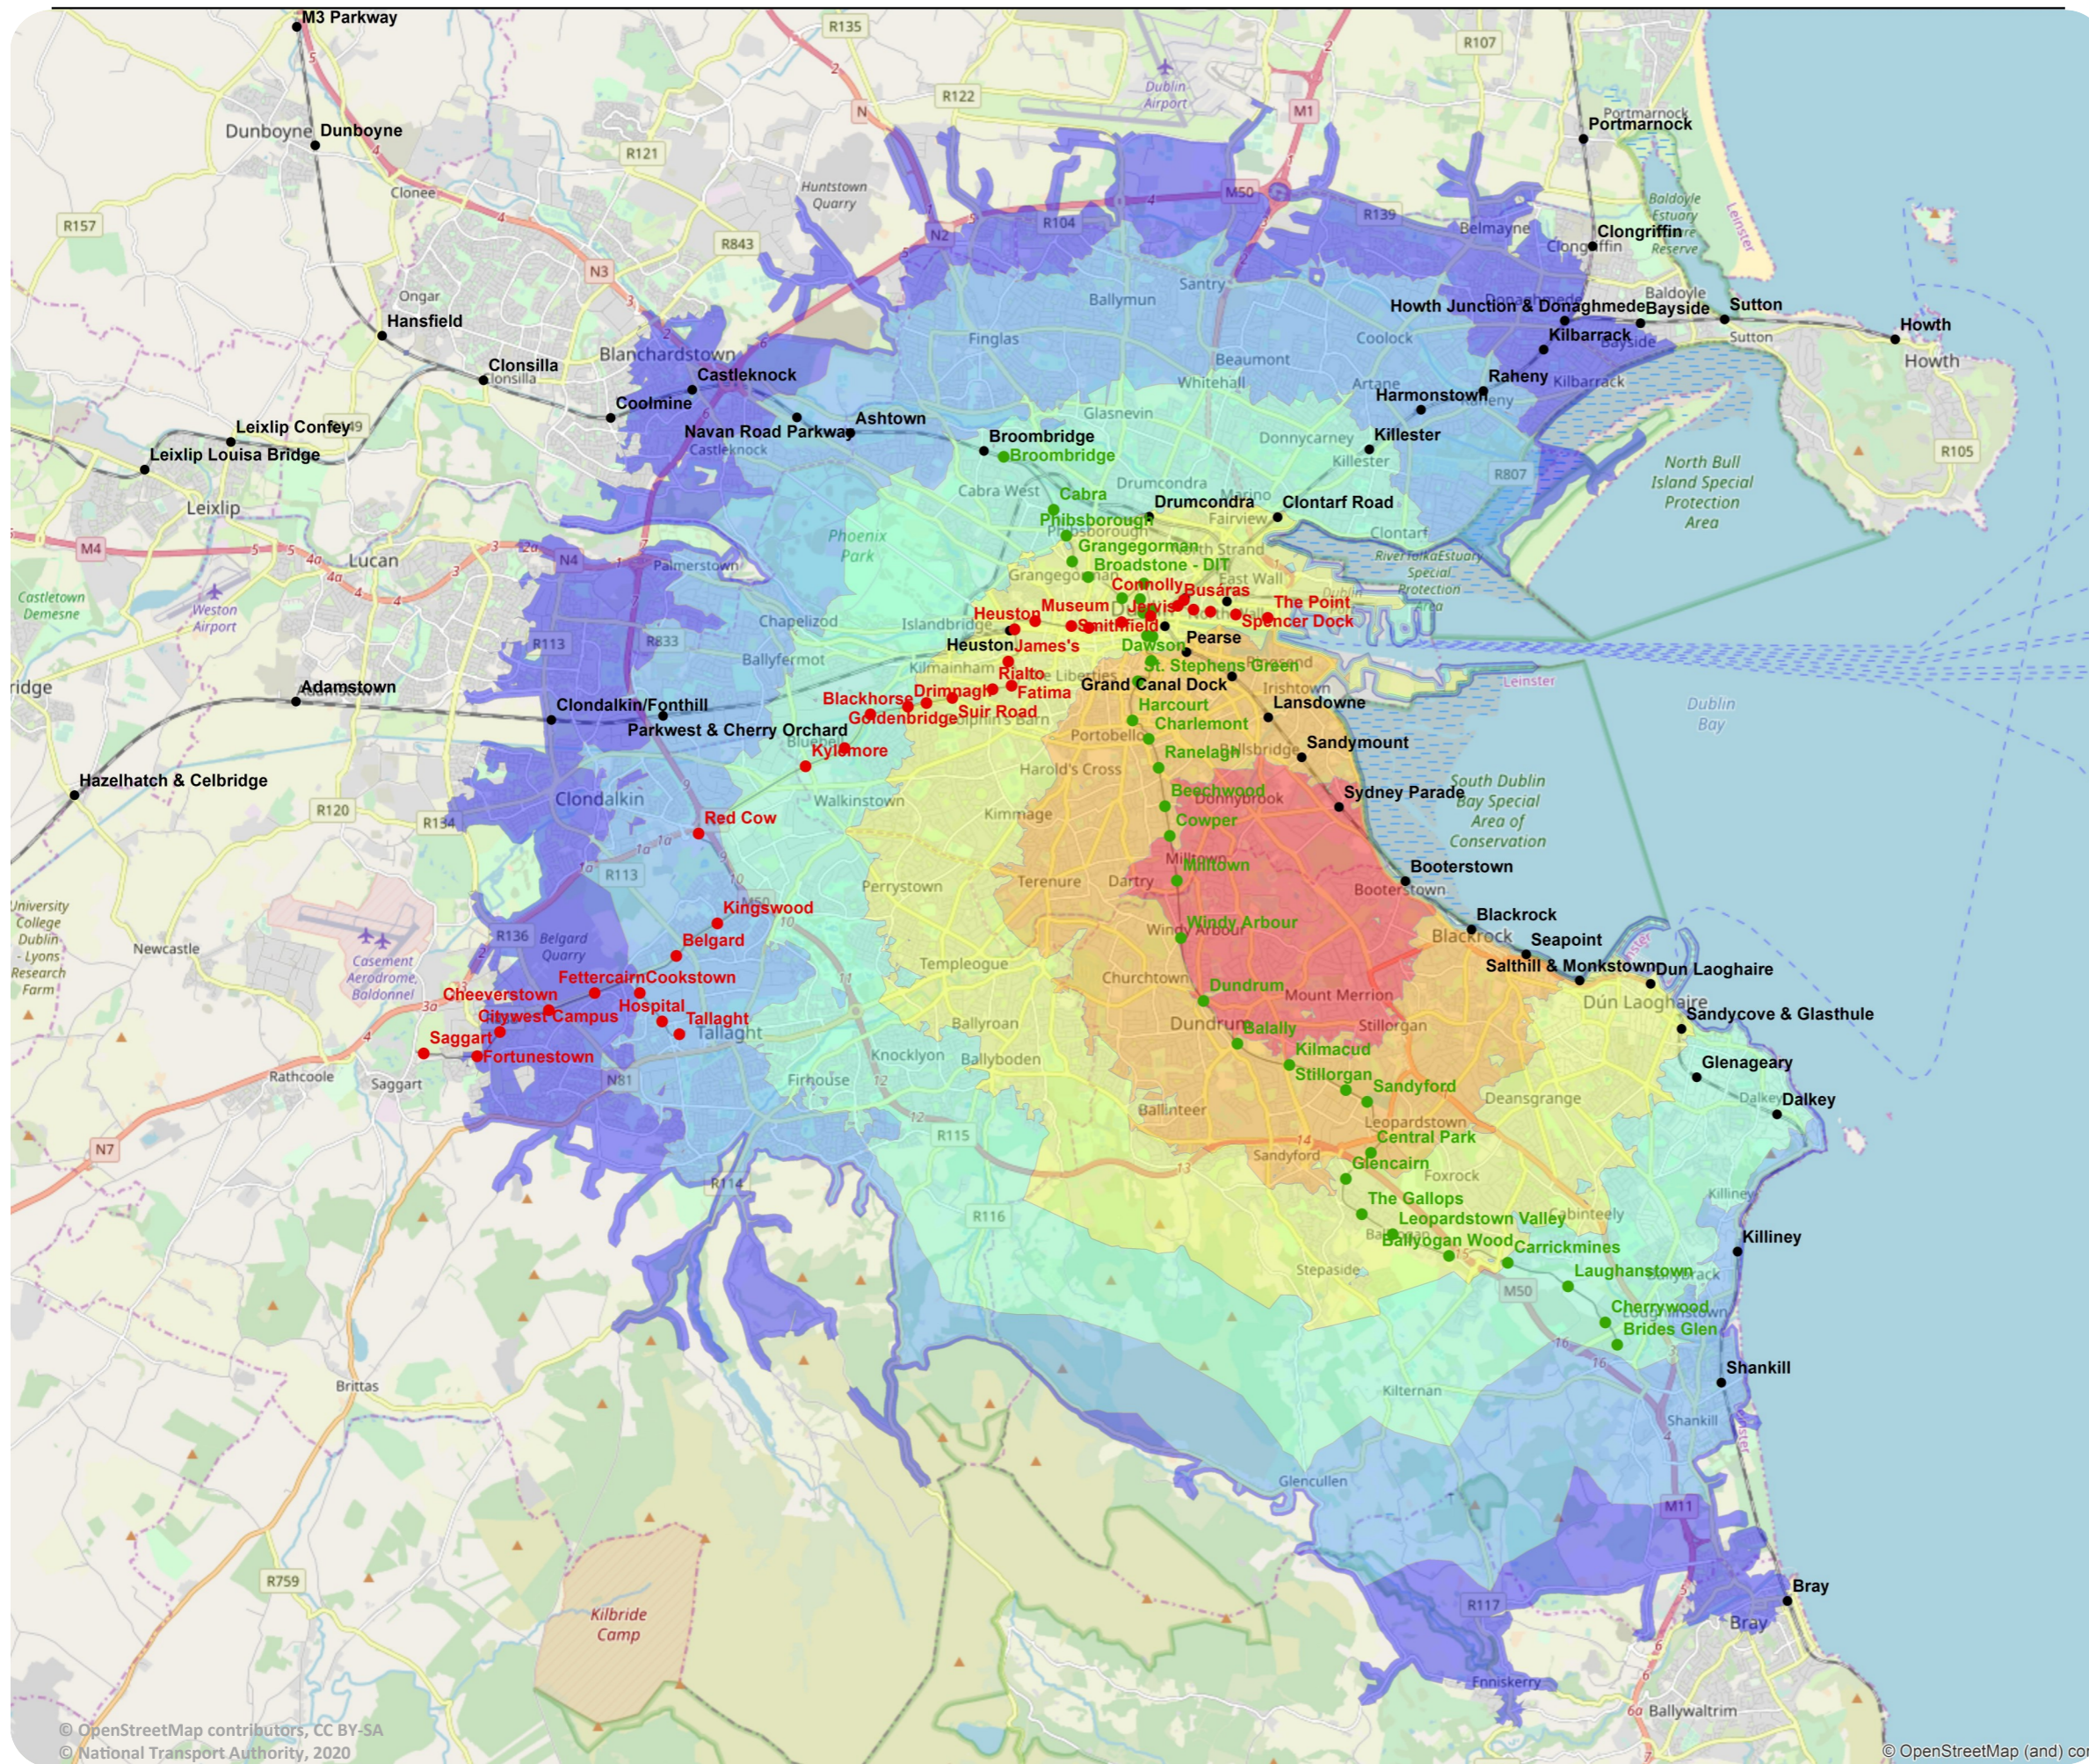

University College Dublin Cycle Times

For more information visit:
www.smartertravelcampus.ie

Plan your Journey by Public Transport & Bike

[TFI Journey Planner](#) offers door-to-door information for all journeys in Ireland, including journeys on bike and by all modes of public transport.

TFI Journey Planner provides information on the optimal cycling routes based on individual cycling ability.

APPROX. CYCLE TIME Minutes

University College Dublin Walk Times

For more information visit:
www.smartertravelcampus.ie

**Plan your Journey by
Public Transport & Bike**

[TFI Journey Planner](#) offers door-to-door information for all journeys in Ireland, including journeys on foot and by all modes of public transport.

APPROX. WALK TIME

Minutes

- | | | | |
|--|----|--|----|
| | 10 | | 40 |
| | 20 | | 50 |
| | 30 | | 60 |

© OpenStreetMap contributors, CC BY-SA
© National Transport Authority, 2020

© OpenStreetMap (and) cont'