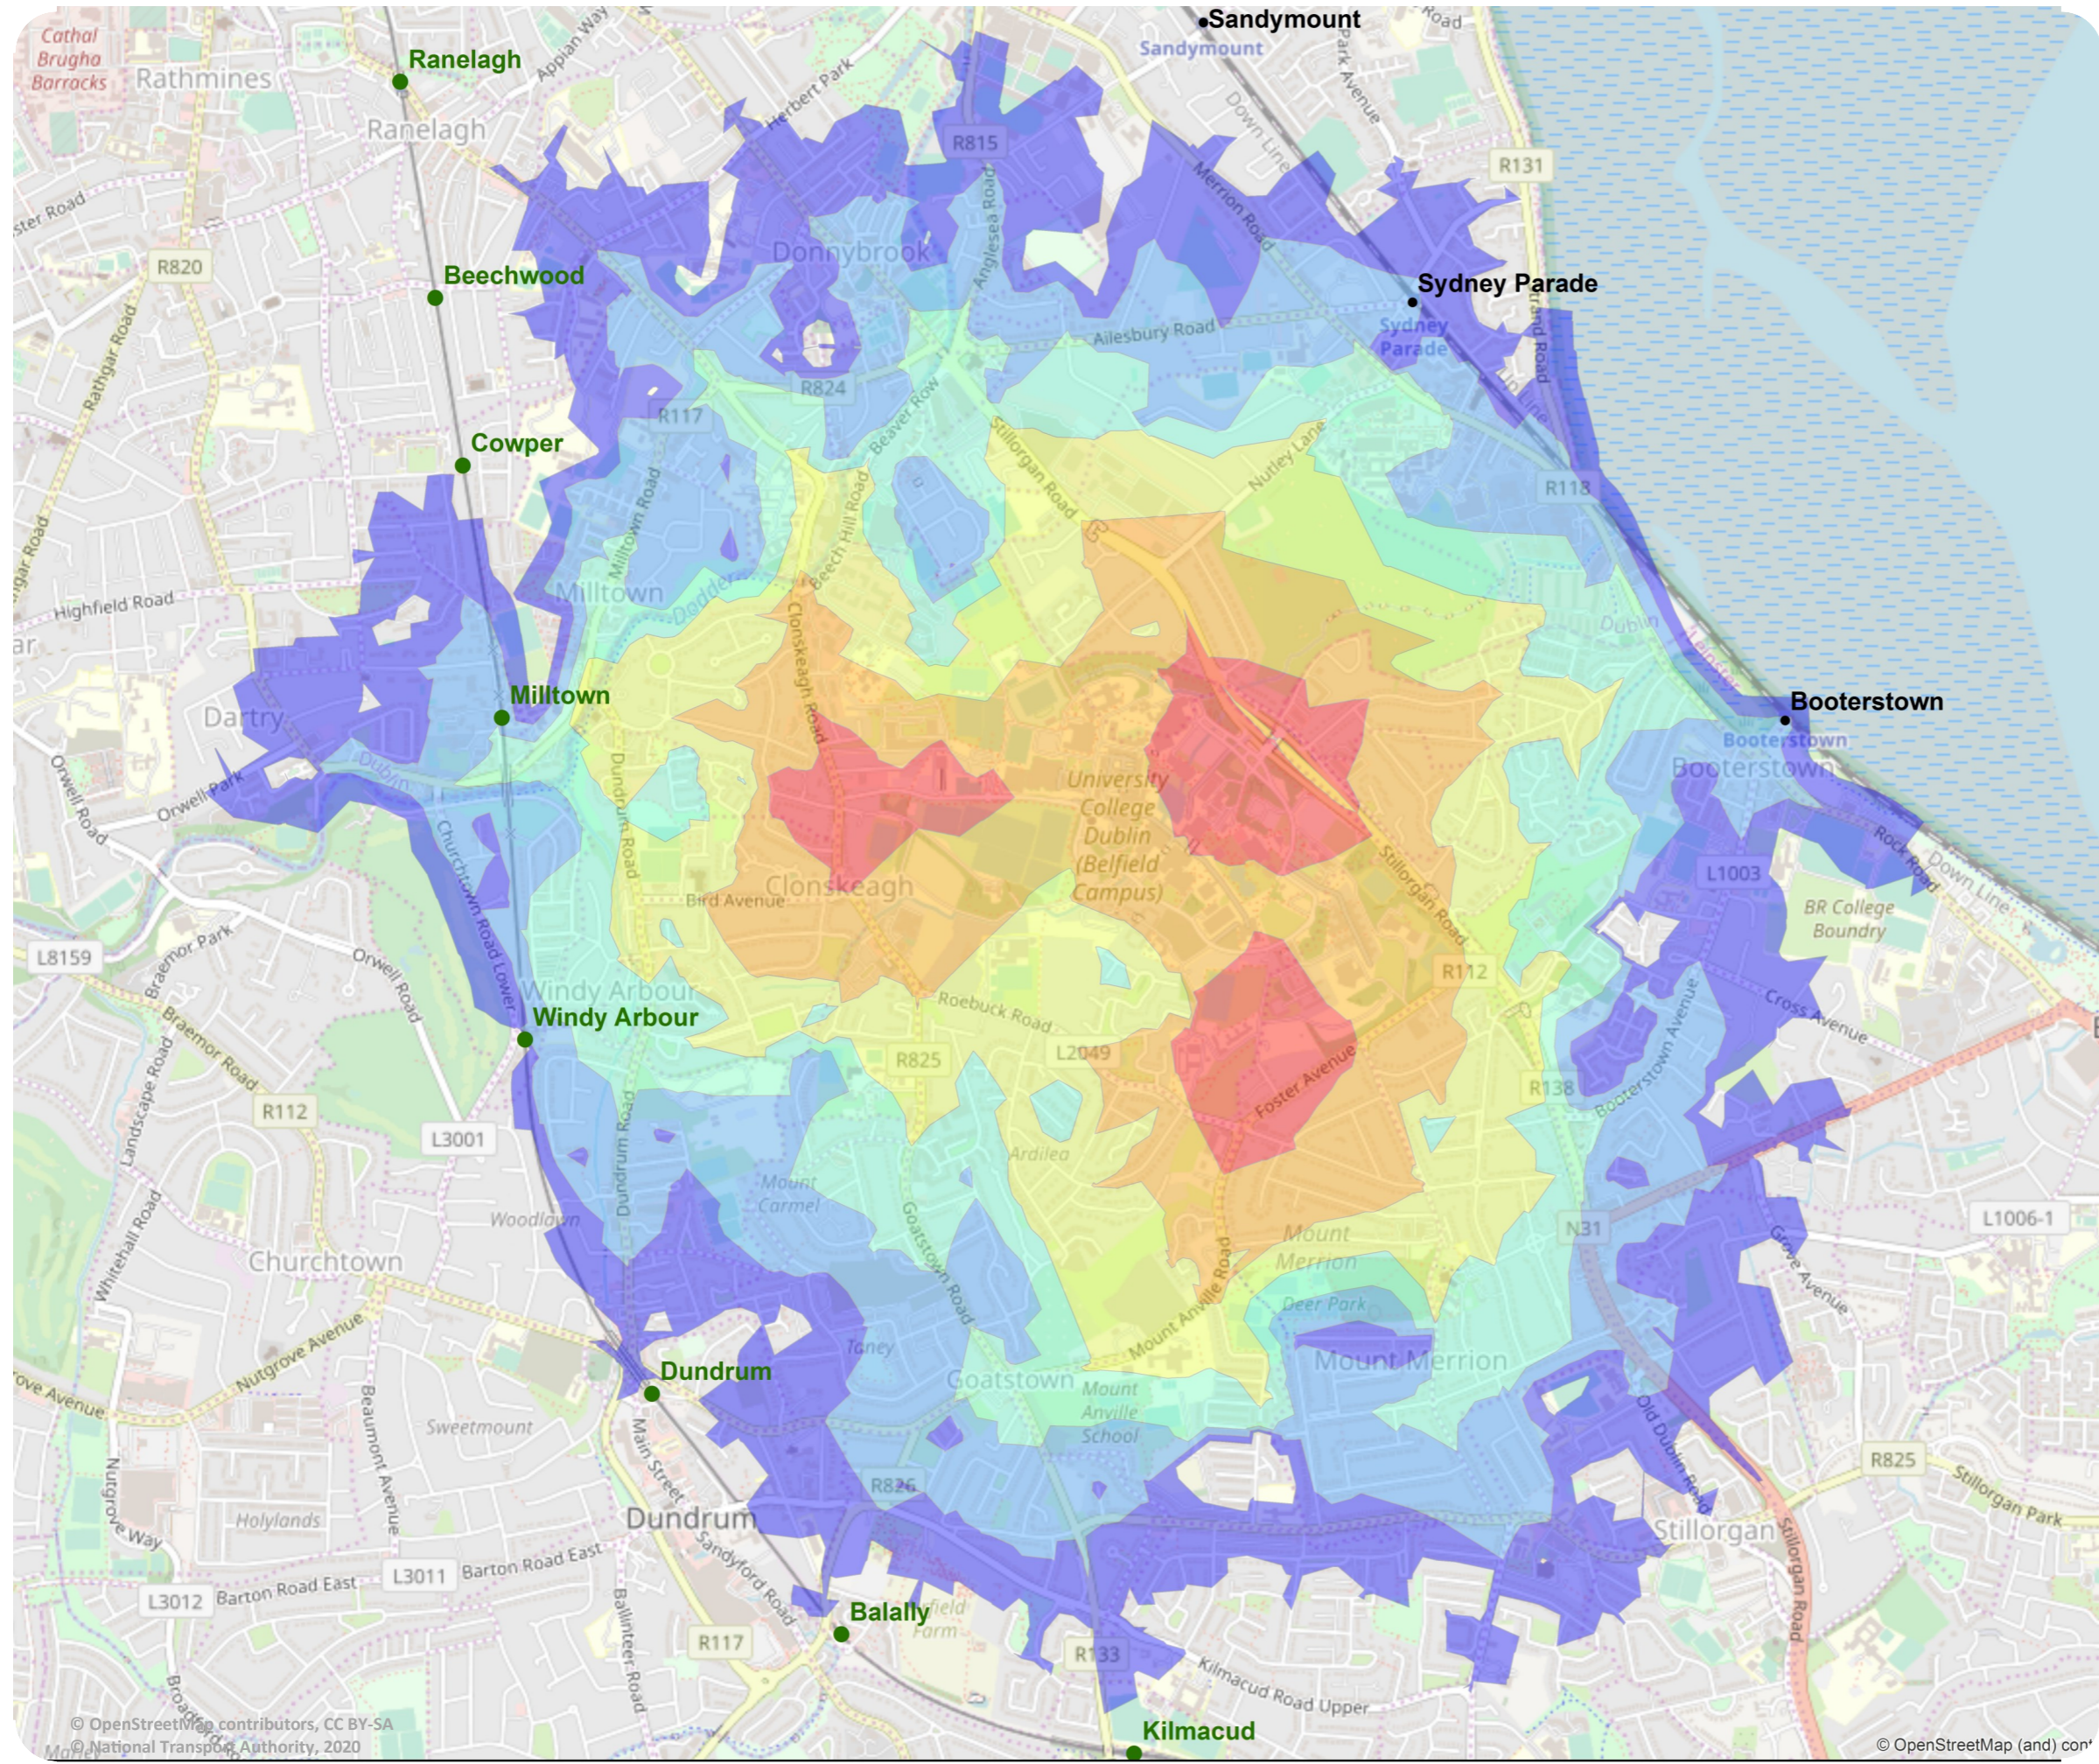

University College Dublin Cycle Times

For more information visit:
www.smartertravelcampus.ie

Plan your Journey by Public Transport & Bike

[TFI Journey Planner](#) offers door-to-door information for all journeys in Ireland, including journeys on bike and by all modes of public transport.

TFI Journey Planner provides information on the optimal cycling routes based on individual cycling ability.

APPROX. CYCLE TIME Minutes

University College Dublin Walk Times

For more information visit:
www.smartertravelcampus.ie

**Plan your Journey by
Public Transport & Bike**

[TFI Journey Planner](#) offers door-to-door information for all journeys in Ireland, including journeys on foot and by all modes of public transport.

APPROX. WALK TIME

Minutes

- | | | | |
|--|----|--|----|
| | 10 | | 40 |
| | 20 | | 50 |
| | 30 | | 60 |

© OpenStreetMap contributors, CC BY-SA
© National Transport Authority, 2020

© OpenStreetMap (and) cont'